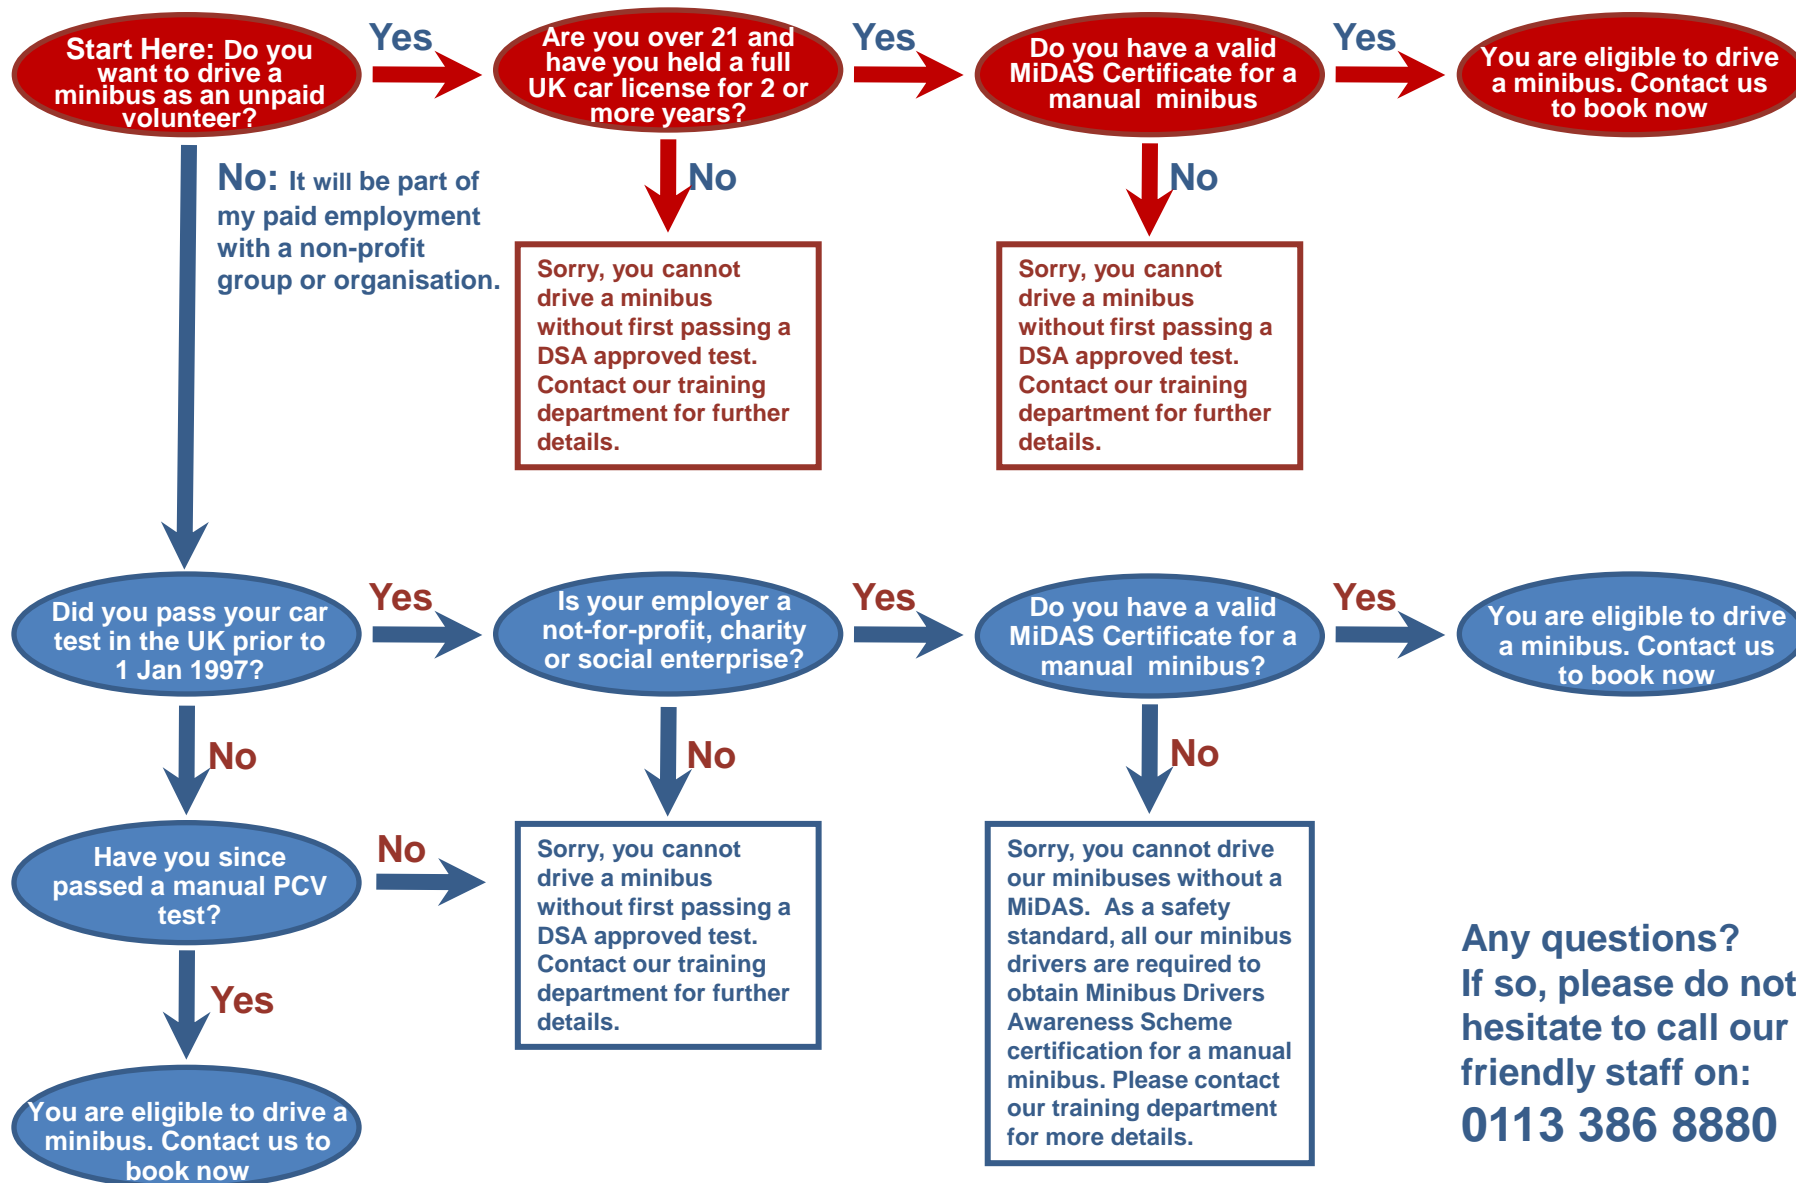

Am I eligible to self-drive a minibus? A simple guide

Any questions?
If so, please do not
hesitate to call our
friendly staff on:
0113 386 8880